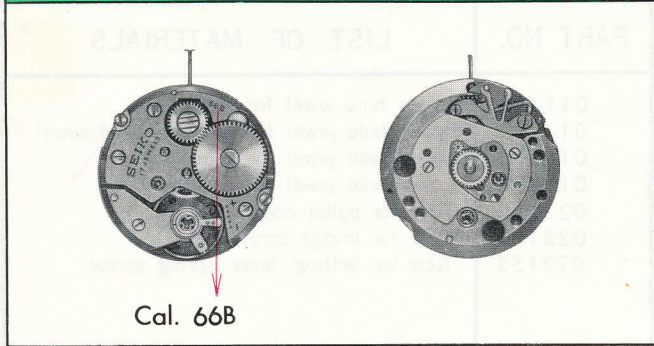

Calibre No.	<b>66B</b>	Jewels	<b>17j</b>	Style Name	( Sportsman 17 )
-------------	------------	--------	------------	------------	------------------

**Characteristics**

Casing diameter : 23.60 $\phi$  mm  
 Maximum height : 3.85 mm  
 Vibrations per hour : 18,000  
 Non-automatic with sweep second  
 "Diashock" Shock Resistant Device  
 "Diafix" Oil Lubrication Device